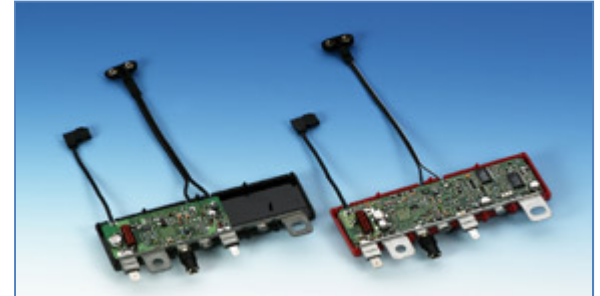

Delphi Fuba™ FM Diversity Reception Systems

Delphi Fuba™ FM Diversity Reception Systems include a Phase Diversity Adaptive Reception System and Scanning Diversity Reception System. These advanced reception systems select the best-quality FM signal from the available antennas or phase and combine multiple signals to offer better performance than a single antenna. Diversity Reception Systems can be integrated in nearly any part of the vehicle structure and eliminate mast antennas.

▶ Benefits

- Reduces multi-path interference
- Improves fringe area reception
- Enhances sound quality
- Reduces mass
- Complements vehicle styling
- Eliminates lost or stolen antennas
- Eliminates antenna wind noise

▶ Features

- Proven, patented technology
- AM / FM reception
- Overload protection
- Mounting flexibility
 - Glass (backlite, side glass, front glass)
 - Composite body structure (bumper, trunk lid, mirror, spoiler)