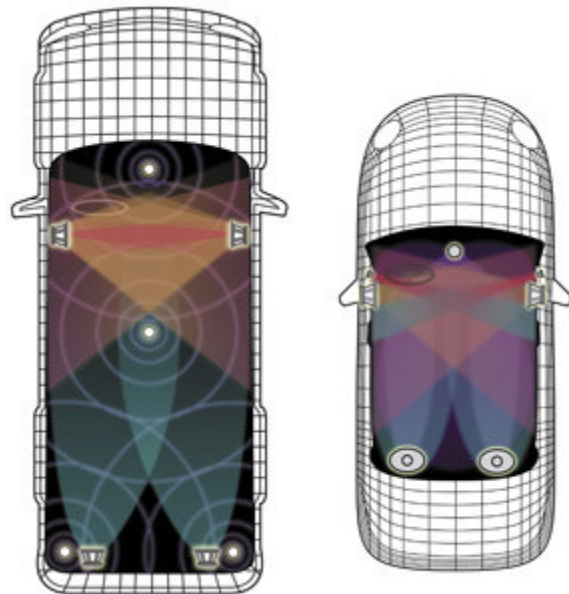

### ► Features

- Customized audio system
- High-quality speakers
- Powerful audio amplifiers
- Electronically equalized output for improved dynamics, spectral range and sound distribution
- Precisely matched electro-mechanical parameters of woofers and subwoofers for optimal bass performance of specific speaker sizes